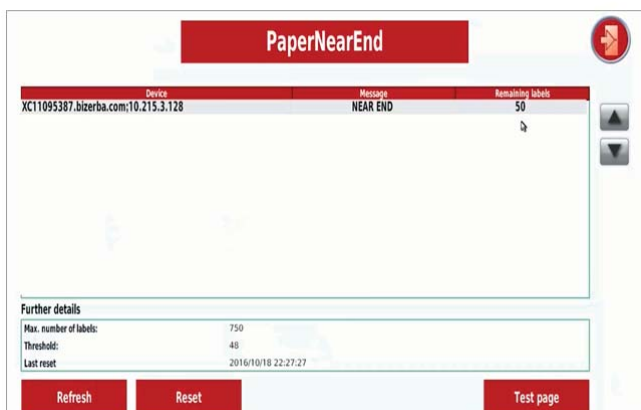

More information
High performance with a wide range of solutions and options.

PaperNearEnd

No more end of paper: Avoid empty label rolls on your scales, particularly in unattended self-service areas by means of the early warning system of RetailApp PaperNearEnd.

RetailApp PaperNearEnd signalizes when a scale's label roll is empty. Warning signals may be sent via e-mail, be displayed in the central monitoring or be visualized via a visual signal of an USB lamp. A combination of all three notification types is possible. Once an individually configurable threshold value has been reached, the RetailApp issues a warning before the label roll is empty. Depending on the end of paper status different notifications are sent. Higher availability of the scales due to PaperNearEnd.

Functionalities

- USB lamp connection for visual signals
- Notification of label roll status via e-mail
- Monitoring function for displaying the current status
- Early warning system before a label roll is empty – alert threshold configurable

Benefits

- Early warning prior to end of paper possible
- Higher availability of the scales
- Increased customer satisfaction due to less down times of self-service scales

Bizerba SE & Co. KG
Wilhelm-Kraut-Straße 65
72336 Balingen
Germany

T +49 7433 12-0
F +49 7433 12-2696
marketing@bizerba.com

www.bizerba.com

PS_V4_RetailApp_PaperNearEnd_170131_EN